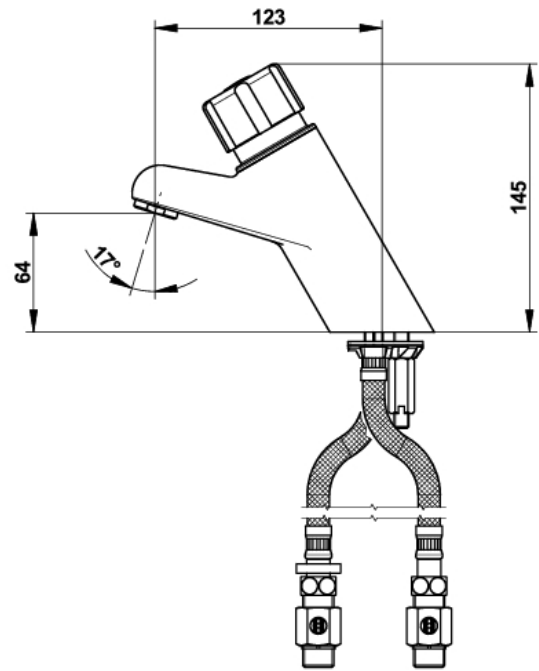

Range : Deck-mounted mixer tap

Ref : 28610 - PRESTO 4000 S single control mixer tap

> **Working pressure :**

- 1 to 5 bar

> **Flow :**

- 3 l/min with integrated flow limiter
- Anti-water-hammering design
- Vandalism proof and anti-clogging spout

> **Flow time :**

- 15 seconds ($\pm$ 5 sec.)

> **Hydraulic supply :**

- G 3/8" (12x17)

> **Material and colour finish :**

- Chrome-plated pushbutton

> **Thermal resistance :**

- Resistant to a temperature of 75°C for 30 minute thermal shock

> **Security :**

- Adjustable tamper-proof temperature limiter to prevent scalding
- Patented anti-blocking "S" system to avoid the water to flow continuously

> **Delivered with :**

- 2 MM 3/8" stop valves
- 2 Filter gaskets
- 2 PEX hoses with NF check valves and nuts
- Fixing bracket
- 1 Flange gasket
- 1 Brass clamping nut
- Instruction manual

> **Standards & approvals :**

- Acoustic class I
- 200-hour neutral salt spray resistant (NSS) in accordance with ISO 9227
- Brass body in accordance with EN 1982, EN 12164, EN 12156